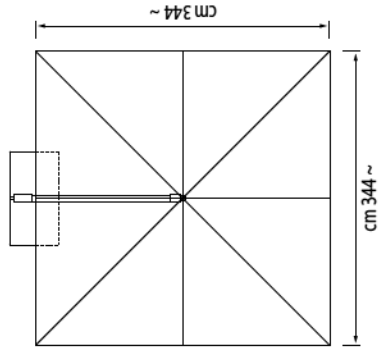

P17 FACT SHEET

CANOPY SHAPE AND SIZE	SQUARE, 11.5 x 11.5 FT.
OVERALL HEIGHT	10 ft 2 in
WALKING HEIGHT WHEN OPEN	7 ft 8 in
DISTANCE TO FLOOR WHEN CLOSED	19.5 in
WEIGHT	75 LBS
MATERIAL	POWDER-COATED ALUMINUM
WALL THICKNESS	3.5 mm
FRAME COLORS	PEPPERCORN BROWN, SILVER
FABRIC	SUNBRELLA, 16 STANDARD COLORS
PACKAGING SIZE	2 BOXES 1 x 102 X 10 X 10” 1 x 98 x 10 x 7 “

CAPRI

CAPRI 400

CAPRI 350X350

CAPRI 300X400

CAPRI 400X300

CAPRI BASE PIASTRA ALU 2

CAPRI BASE STYLO

CAPRI MEASURE TABLE

SIZE (cm)	A	B	C	D	E	F	G	H	I	L	M
D 400	440	386	47	241	310	235	205	50	20	220	166
350X350	357	303	47	241	310	235	205	50	20	220	166
300X400	340	286	47	241	310	235	205	50	20	220	166
400X300	440	386	47	241	310	235	205	50	20	220	166