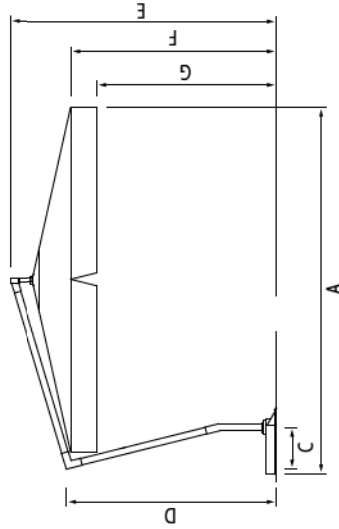

P17 FACT SHEET

CANOPY SHAPE AND SIZE	SQUARE, 11.5 x 11.5 FT.
OVERALL HEIGHT	10 ft 2 in
WALKING HEIGHT WHEN OPEN	7 ft 8 in
DISTANCE TO FLOOR WHEN CLOSED	19.5 in
WEIGHT	75 LBS
MATERIAL	POWDER-COATED ALUMINUM
WALL THICKNESS	3.5 mm
FRAME COLORS	PEPPERCORN BROWN, SILVER
FABRIC	SUNBRELLA, 16 STANDARD COLORS
PACKAGING SIZE	2 BOXES 1 x 102 X 10 X 10” 1 x 98 x 10 x 7 “

CAPRI

CAPRI 400

CAPRI 350X350

CAPRI 300X400

CAPRI 400X300

CAPRI BASE PIASTRA ALU 2

CAPRI BASE STYLO

CAPRI MEASURE TABLE

SIZE (cm)	A	B	C	D	E	F	G	H	I	L	M
D 400	440	386	47	241	310	235	205	50	20	220	166
350X350	357	303	47	241	310	235	205	50	20	220	166
300X400	340	286	47	241	310	235	205	50	20	220	166
400X300	440	386	47	241	310	235	205	50	20	220	166