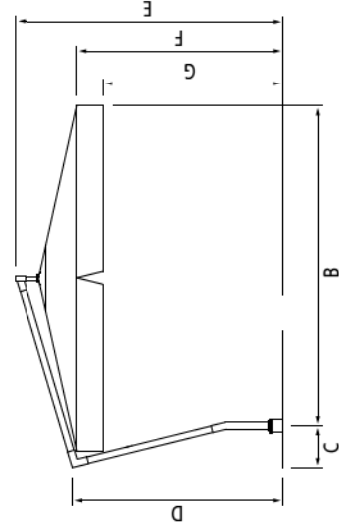

P17 FACT SHEET

CANOPY SHAPE AND SIZE	SQUARE, 11.5 x 11.5 FT.
OVERALL HEIGHT	10 ft 2 in
WALKING HEIGHT WHEN OPEN	7 ft 8 in
DISTANCE TO FLOOR WHEN CLOSED	19.5 in
WEIGHT	75 LBS
MATERIAL	POWDER-COATED ALUMINUM
WALL THICKNESS	3.5 mm
FRAME COLORS	PEPPERCORN BROWN, SILVER
FABRIC	SUNBRELLA, 16 STANDARD COLORS
PACKAGING SIZE	2 BOXES 1 x 102 X 10 X 10” 1 x 98 x 10 x 7 “

CAPRI

CAPRI 400

CAPRI 350X350

CAPRI 300X400

CAPRI 400X300

CAPRI BASE PIASTRA ALU 2

CAPRI BASE STYLO

CAPRI MEASURE TABLE

SIZE (cm)	A	B	C	D	E	F	G	H	I	L	M
D 400	440	386	47	241	310	235	205	50	20	220	166
350X350	357	303	47	241	310	235	205	50	20	220	166
300X400	340	286	47	241	310	235	205	50	20	220	166
400X300	440	386	47	241	310	235	205	50	20	220	166