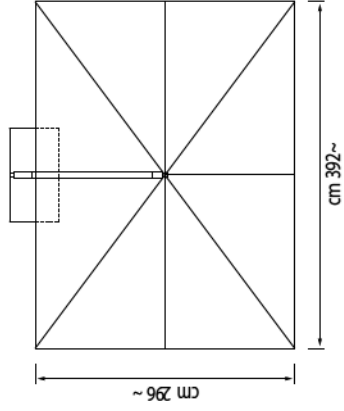

P17 FACT SHEET

CANOPY SHAPE AND SIZE	SQUARE, 11.5 x 11.5 FT.
OVERALL HEIGHT	10 ft 2 in
WALKING HEIGHT WHEN OPEN	7 ft 8 in
DISTANCE TO FLOOR WHEN CLOSED	19.5 in
WEIGHT	75 LBS
MATERIAL	POWDER-COATED ALUMINUM
WALL THICKNESS	3.5 mm
FRAME COLORS	PEPPERCORN BROWN, SILVER
FABRIC	SUNBRELLA, 16 STANDARD COLORS
PACKAGING SIZE	2 BOXES 1 x 102 X 10 X 10” 1 x 98 x 10 x 7 “

CAPRI

CAPRI 400

CAPRI 350X350

CAPRI 300X400

CAPRI 400X300

CAPRI BASE PIASTRA ALU 2

CAPRI BASE STYLO

CAPRI MEASURE TABLE

SIZE (cm)	A	B	C	D	E	F	G	H	I	L	M
D 400	440	386	47	241	310	235	205	50	20	220	166
350X350	357	303	47	241	310	235	205	50	20	220	166
300X400	340	286	47	241	310	235	205	50	20	220	166
400X300	440	386	47	241	310	235	205	50	20	220	166