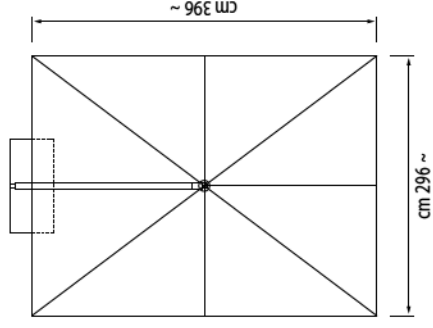

P17 FACT SHEET

CANOPY SHAPE AND SIZE	SQUARE, 11.5 x 11.5 FT.
OVERALL HEIGHT	10 ft 2 in
WALKING HEIGHT WHEN OPEN	7 ft 8 in
DISTANCE TO FLOOR WHEN CLOSED	19.5 in
WEIGHT	75 LBS
MATERIAL	POWDER-COATED ALUMINUM
WALL THICKNESS	3.5 mm
FRAME COLORS	PEPPERCORN BROWN, SILVER
FABRIC	SUNBRELLA, 16 STANDARD COLORS
PACKAGING SIZE	2 BOXES 1 x 102 X 10 X 10” 1 x 98 x 10 x 7 “

CAPRI

CAPRI 400

CAPRI 350X350

CAPRI 300X400

CAPRI 400X300

CAPRI BASE PIASTRA ALU 2

CAPRI BASE STYLO

CAPRI MEASURE TABLE

SIZE (cm)	A	B	C	D	E	F	G	H	I	L	M
D 400	440	386	47	241	310	235	205	50	20	220	166
350X350	357	303	47	241	310	235	205	50	20	220	166
300X400	340	286	47	241	310	235	205	50	20	220	166
400X300	440	386	47	241	310	235	205	50	20	220	166