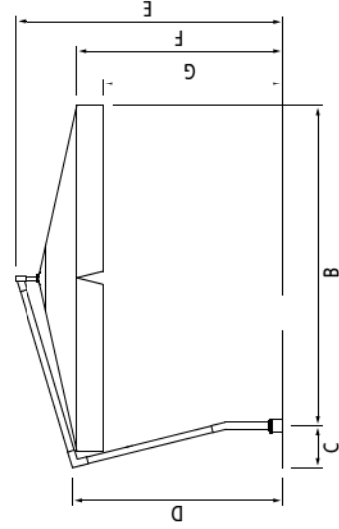

## P19 FACT SHEET

CANOPY SHAPE AND SIZE	RECTANGULAR, 10X13 ft
OVERALL HEIGHT	10 ft 2 in
WALKING HEIGHT WHEN OPEN	7 ft 8 in
DISTANCE TO FLOOR WHEN CLOSED	19.5 in
WEIGHT	75 LBS
MATERIAL	POWDER-COATED ALUMINUM
WALL THICKNESS	3.5 mm
FRAME COLORS	PEPPERCORN BROWN, SILVER
FABRIC	SUNBRELLA, 16 STANDARD COLORS
PACKAGING SIZE	2 BOXES 1 x 102 X 10 X 10” 1 x 98 x 10 x 7 “

# CAPRI

CAPRI 400

CAPRI 350X350

CAPRI 300X400

CAPRI 400X300

CAPRI BASE PIASTRA ALU 2

CAPRI BASE STYLO

CAPRI MEASURE TABLE

SIZE (cm)	A	B	C	D	E	F	G	H	I	L	M
D 400	440	386	47	241	310	235	205	50	20	220	166
350X350	357	303	47	241	310	235	205	50	20	220	166
300X400	340	286	47	241	310	235	205	50	20	220	166
400X300	440	386	47	241	310	235	205	50	20	220	166