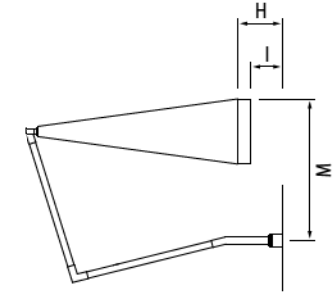

## P19 FACT SHEET

CANOPY SHAPE AND SIZE	RECTANGULAR, 10X13 ft
OVERALL HEIGHT	10 ft 2 in
WALKING HEIGHT WHEN OPEN	7 ft 8 in
DISTANCE TO FLOOR WHEN CLOSED	19.5 in
WEIGHT	75 LBS
MATERIAL	POWDER-COATED ALUMINUM
WALL THICKNESS	3.5 mm
FRAME COLORS	PEPPERCORN BROWN, SILVER
FABRIC	SUNBRELLA, 16 STANDARD COLORS
PACKAGING SIZE	2 BOXES 1 x 102 X 10 X 10” 1 x 98 x 10 x 7 “

# CAPRI

CAPRI 400

CAPRI 350X350

CAPRI 300X400

CAPRI 400X300

CAPRI BASE PIASTRA ALU 2

CAPRI BASE STYLO

CAPRI MEASURE TABLE

SIZE (cm)	A	B	C	D	E	F	G	H	I	L	M
D 400	440	386	47	241	310	235	205	50	20	220	166
350X350	357	303	47	241	310	235	205	50	20	220	166
300X400	340	286	47	241	310	235	205	50	20	220	166
400X300	440	386	47	241	310	235	205	50	20	220	166