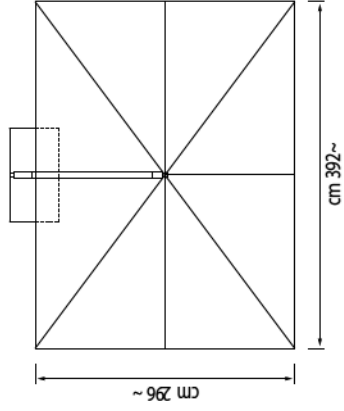

## P19 FACT SHEET

CANOPY SHAPE AND SIZE	RECTANGULAR, 10X13 ft
OVERALL HEIGHT	10 ft 2 in
WALKING HEIGHT WHEN OPEN	7 ft 8 in
DISTANCE TO FLOOR WHEN CLOSED	19.5 in
WEIGHT	75 LBS
MATERIAL	POWDER-COATED ALUMINUM
WALL THICKNESS	3.5 mm
FRAME COLORS	PEPPERCORN BROWN, SILVER
FABRIC	SUNBRELLA, 16 STANDARD COLORS
PACKAGING SIZE	2 BOXES 1 x 102 X 10 X 10” 1 x 98 x 10 x 7 “

# CAPRI

CAPRI 400

CAPRI 350X350

CAPRI 300X400

CAPRI 400X300

CAPRI BASE PIASTRA ALU 2

CAPRI BASE STYLO

CAPRI MEASURE TABLE

SIZE (cm)	A	B	C	D	E	F	G	H	I	L	M
D 400	440	386	47	241	310	235	205	50	20	220	166
350X350	357	303	47	241	310	235	205	50	20	220	166
300X400	340	286	47	241	310	235	205	50	20	220	166
400X300	440	386	47	241	310	235	205	50	20	220	166