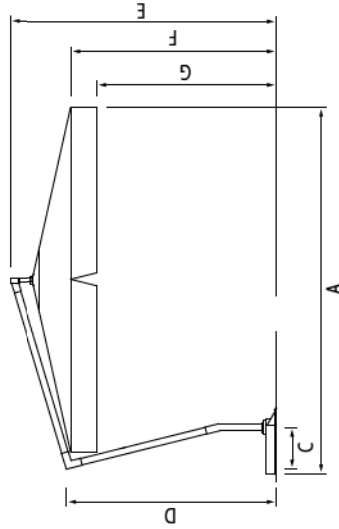

## P19 FACT SHEET

CANOPY SHAPE AND SIZE	RECTANGULAR, 10X13 ft
OVERALL HEIGHT	10 ft 2 in
WALKING HEIGHT WHEN OPEN	7 ft 8 in
DISTANCE TO FLOOR WHEN CLOSED	19.5 in
WEIGHT	75 LBS
MATERIAL	POWDER-COATED ALUMINUM
WALL THICKNESS	3.5 mm
FRAME COLORS	PEPPERCORN BROWN, SILVER
FABRIC	SUNBRELLA, 16 STANDARD COLORS
PACKAGING SIZE	2 BOXES 1 x 102 X 10 X 10” 1 x 98 x 10 x 7 “

# CAPRI

CAPRI 400

CAPRI 350X350

CAPRI 300X400

CAPRI 400X300

CAPRI BASE PIASTRA ALU 2

CAPRI BASE STYLO

CAPRI MEASURE TABLE

SIZE (cm)	A	B	C	D	E	F	G	H	I	L	M
D 400	440	386	47	241	310	235	205	50	20	220	166
350X350	357	303	47	241	310	235	205	50	20	220	166
300X400	340	286	47	241	310	235	205	50	20	220	166
400X300	440	386	47	241	310	235	205	50	20	220	166