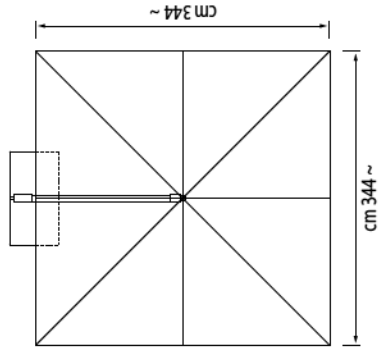

## P19 FACT SHEET

CANOPY SHAPE AND SIZE	RECTANGULAR, 10X13 ft
OVERALL HEIGHT	10 ft 2 in
WALKING HEIGHT WHEN OPEN	7 ft 8 in
DISTANCE TO FLOOR WHEN CLOSED	19.5 in
WEIGHT	75 LBS
MATERIAL	POWDER-COATED ALUMINUM
WALL THICKNESS	3.5 mm
FRAME COLORS	PEPPERCORN BROWN, SILVER
FABRIC	SUNBRELLA, 16 STANDARD COLORS
PACKAGING SIZE	2 BOXES 1 x 102 X 10 X 10” 1 x 98 x 10 x 7 “

# CAPRI

CAPRI 400

CAPRI 350X350

CAPRI 300X400

CAPRI 400X300

CAPRI BASE PIASTRA ALU 2

CAPRI BASE STYLO

CAPRI MEASURE TABLE

SIZE (cm)	A	B	C	D	E	F	G	H	I	L	M
D 400	440	386	47	241	310	235	205	50	20	220	166
350X350	357	303	47	241	310	235	205	50	20	220	166
300X400	340	286	47	241	310	235	205	50	20	220	166
400X300	440	386	47	241	310	235	205	50	20	220	166