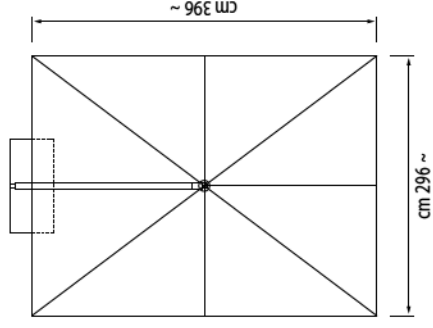

## P19 FACT SHEET

CANOPY SHAPE AND SIZE	RECTANGULAR, 10X13 ft
OVERALL HEIGHT	10 ft 2 in
WALKING HEIGHT WHEN OPEN	7 ft 8 in
DISTANCE TO FLOOR WHEN CLOSED	19.5 in
WEIGHT	75 LBS
MATERIAL	POWDER-COATED ALUMINUM
WALL THICKNESS	3.5 mm
FRAME COLORS	PEPPERCORN BROWN, SILVER
FABRIC	SUNBRELLA, 16 STANDARD COLORS
PACKAGING SIZE	2 BOXES 1 x 102 X 10 X 10” 1 x 98 x 10 x 7 “

# CAPRI

CAPRI 400

CAPRI 350X350

CAPRI 300X400

CAPRI 400X300

CAPRI BASE PIASTRA ALU 2

CAPRI BASE STYLO

CAPRI MEASURE TABLE

SIZE (cm)	A	B	C	D	E	F	G	H	I	L	M
D 400	440	386	47	241	310	235	205	50	20	220	166
350X350	357	303	47	241	310	235	205	50	20	220	166
300X400	340	286	47	241	310	235	205	50	20	220	166
400X300	440	386	47	241	310	235	205	50	20	220	166