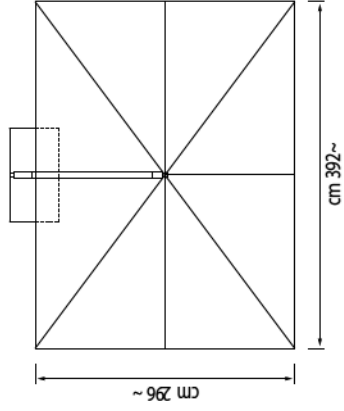

## P24 FACT SHEET

CANOPY SHAPE AND SIZE	SQUARE, 10 x10 ft.
OVERALL HEIGHT	10 ft 2 in
WALKING HEIGHT WHEN OPEN	7 ft 8 in
DISTANCE TO FLOOR WHEN CLOSED	19.5 in
WEIGHT	75 LBS
MATERIAL	POWDER-COATED ALUMINUM
WALL THICKNESS	3.5 mm
FRAME COLORS	PEPPERCORN BROWN, SILVER
FABRIC	SUNBRELLA, 16 STANDARD COLORS
PACKAGING SIZE	2 BOXES 1 x 88 x 9 x 9” 1 x 98x 11 x 5 “

# CAPRI

CAPRI 400

CAPRI 350X350

CAPRI 300X400

CAPRI 400X300

CAPRI BASE PIASTRA ALU 2

CAPRI BASE STYLO

CAPRI MEASURE TABLE

SIZE (cm)	A	B	C	D	E	F	G	H	I	L	M
D 400	440	386	47	241	310	235	205	50	20	220	166
350X350	357	303	47	241	310	235	205	50	20	220	166
300X400	340	286	47	241	310	235	205	50	20	220	166
400X300	440	386	47	241	310	235	205	50	20	220	166