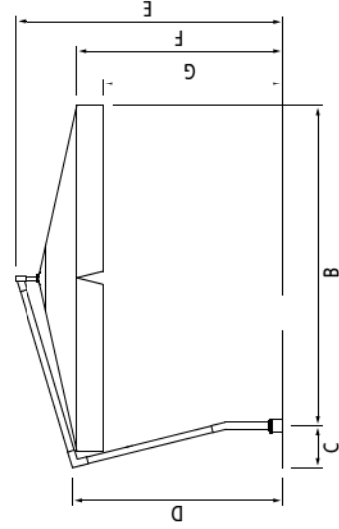

## P24 FACT SHEET

CANOPY SHAPE AND SIZE	SQUARE, 10 x10 ft.
OVERALL HEIGHT	10 ft 2 in
WALKING HEIGHT WHEN OPEN	7 ft 8 in
DISTANCE TO FLOOR WHEN CLOSED	19.5 in
WEIGHT	75 LBS
MATERIAL	POWDER-COATED ALUMINUM
WALL THICKNESS	3.5 mm
FRAME COLORS	PEPPERCORN BROWN, SILVER
FABRIC	SUNBRELLA, 16 STANDARD COLORS
PACKAGING SIZE	2 BOXES 1 x 88 x 9 x 9” 1 x 98x 11 x 5 “

# CAPRI

CAPRI 400

CAPRI 350X350

CAPRI 300X400

CAPRI 400X300

CAPRI BASE PIASTRA ALU 2

CAPRI BASE STYLO

CAPRI MEASURE TABLE

SIZE (cm)	A	B	C	D	E	F	G	H	I	L	M
D 400	440	386	47	241	310	235	205	50	20	220	166
350X350	357	303	47	241	310	235	205	50	20	220	166
300X400	340	286	47	241	310	235	205	50	20	220	166
400X300	440	386	47	241	310	235	205	50	20	220	166