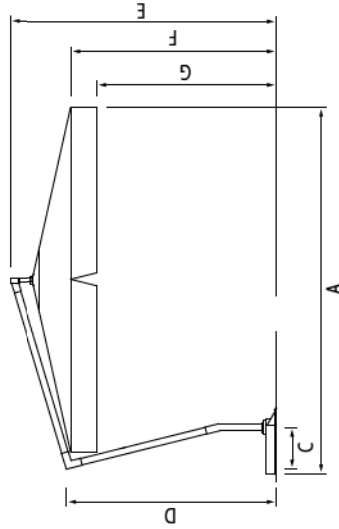

## P24 FACT SHEET

CANOPY SHAPE AND SIZE	SQUARE, 10 x10 ft.
OVERALL HEIGHT	10 ft 2 in
WALKING HEIGHT WHEN OPEN	7 ft 8 in
DISTANCE TO FLOOR WHEN CLOSED	19.5 in
WEIGHT	75 LBS
MATERIAL	POWDER-COATED ALUMINUM
WALL THICKNESS	3.5 mm
FRAME COLORS	PEPPERCORN BROWN, SILVER
FABRIC	SUNBRELLA, 16 STANDARD COLORS
PACKAGING SIZE	2 BOXES 1 x 88 x 9 x 9” 1 x 98x 11 x 5 “

# CAPRI

CAPRI 400

CAPRI 350X350

CAPRI 300X400

CAPRI 400X300

CAPRI BASE PIASTRA ALU 2

CAPRI BASE STYLO

CAPRI MEASURE TABLE

SIZE (cm)	A	B	C	D	E	F	G	H	I	L	M
D 400	440	386	47	241	310	235	205	50	20	220	166
350X350	357	303	47	241	310	235	205	50	20	220	166
300X400	340	286	47	241	310	235	205	50	20	220	166
400X300	440	386	47	241	310	235	205	50	20	220	166