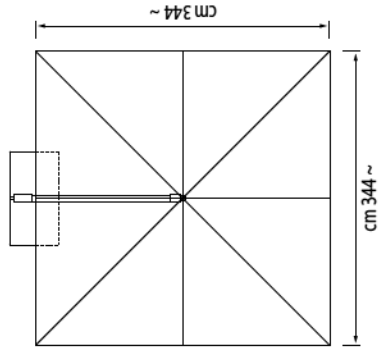

## P24 FACT SHEET

CANOPY SHAPE AND SIZE	SQUARE, 10 x10 ft.
OVERALL HEIGHT	10 ft 2 in
WALKING HEIGHT WHEN OPEN	7 ft 8 in
DISTANCE TO FLOOR WHEN CLOSED	19.5 in
WEIGHT	75 LBS
MATERIAL	POWDER-COATED ALUMINUM
WALL THICKNESS	3.5 mm
FRAME COLORS	PEPPERCORN BROWN, SILVER
FABRIC	SUNBRELLA, 16 STANDARD COLORS
PACKAGING SIZE	2 BOXES 1 x 88 x 9 x 9” 1 x 98x 11 x 5 “

# CAPRI

CAPRI 400

CAPRI 350X350

CAPRI 300X400

CAPRI 400X300

CAPRI BASE PIASTRA ALU 2

CAPRI BASE STYLO

CAPRI MEASURE TABLE

SIZE (cm)	A	B	C	D	E	F	G	H	I	L	M
D 400	440	386	47	241	310	235	205	50	20	220	166
350X350	357	303	47	241	310	235	205	50	20	220	166
300X400	340	286	47	241	310	235	205	50	20	220	166
400X300	440	386	47	241	310	235	205	50	20	220	166