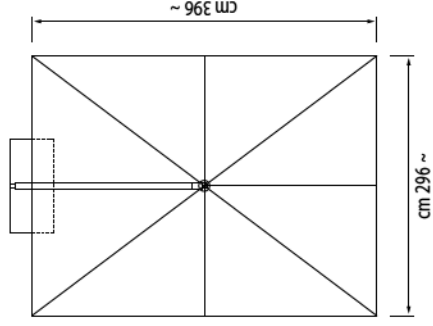

## P24 FACT SHEET

CANOPY SHAPE AND SIZE	SQUARE, 10 x10 ft.
OVERALL HEIGHT	10 ft 2 in
WALKING HEIGHT WHEN OPEN	7 ft 8 in
DISTANCE TO FLOOR WHEN CLOSED	19.5 in
WEIGHT	75 LBS
MATERIAL	POWDER-COATED ALUMINUM
WALL THICKNESS	3.5 mm
FRAME COLORS	PEPPERCORN BROWN, SILVER
FABRIC	SUNBRELLA, 16 STANDARD COLORS
PACKAGING SIZE	2 BOXES 1 x 88 x 9 x 9” 1 x 98x 11 x 5 “

# CAPRI

CAPRI 400

CAPRI 350X350

CAPRI 300X400

CAPRI 400X300

CAPRI BASE PIASTRA ALU 2

CAPRI BASE STYLO

CAPRI MEASURE TABLE

SIZE (cm)	A	B	C	D	E	F	G	H	I	L	M
D 400	440	386	47	241	310	235	205	50	20	220	166
350X350	357	303	47	241	310	235	205	50	20	220	166
300X400	340	286	47	241	310	235	205	50	20	220	166
400X300	440	386	47	241	310	235	205	50	20	220	166